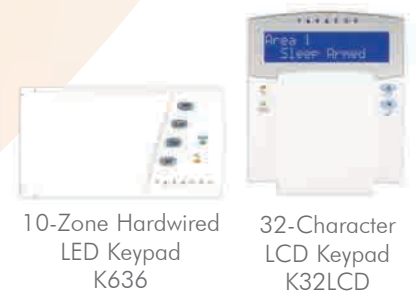

Spectra SP's user-friendliness and unique feature set make it the best security system in its class.

STAY D™

Go with simpler and safer living. The revolutionary StayD feature represents a completely reversed philosophy that resolves all issues with any security system made today. A StayD system is always armed and only partly disarmed when entering or exiting a site, which is the opposite of a common security system that's always disarmed and needs to be armed to provide protection.

Multipath Communication

Monitor your system's status, receive notification of system events, control your system (arm/disarm, open a garage door, etc.) and report system events to the monitoring station using one or more of the following communication methods.

- Internet and e-mail
- GPRS, GSM, and SMS text messages
- Voice
- Landline Telephone (not available with SP65)

Remote and Wireless Convenience

With one-touch, remote control convenience, using your security system has never been simpler. Disarm your system with one button, arm it with another, or send a panic signal to your monitoring station.

Three Arming Levels

Spectra SP protects your home, but more importantly, Spectra SP protects you. Get three different levels of security:

- Arm: Leave your home and maximize your security.
- Sleep: Protect your main floor while you sleep in full security upstairs.
- Stay: Protect your perimeter while at home with the children.

Expandability