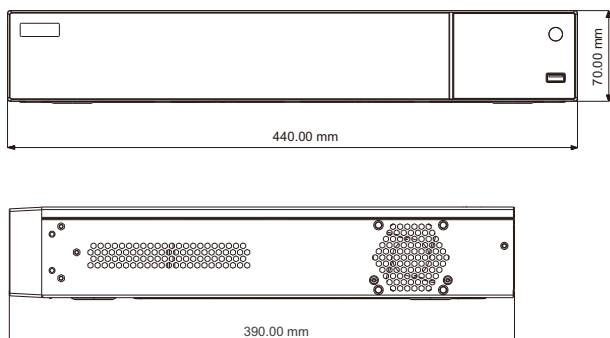

## Introduction

TD-2700TC-HC series are 16/32 CH 5MP Lite high definition DVRs with ability to connect analog and IP cameras simultaneously, which adopt the standard H.265 high profile compression format and the most advanced SOC technique to ensure real time recording in each channel and realize outstanding robustness of the system. TD-2700TC-HC support 16/32 CH video input, 16/16 CH audio input, simultaneous 16/16 CH playback. The series of product can meet different security requirements of home, financial, commerce, enterprise, transportation and government, etc.

## Dimensions