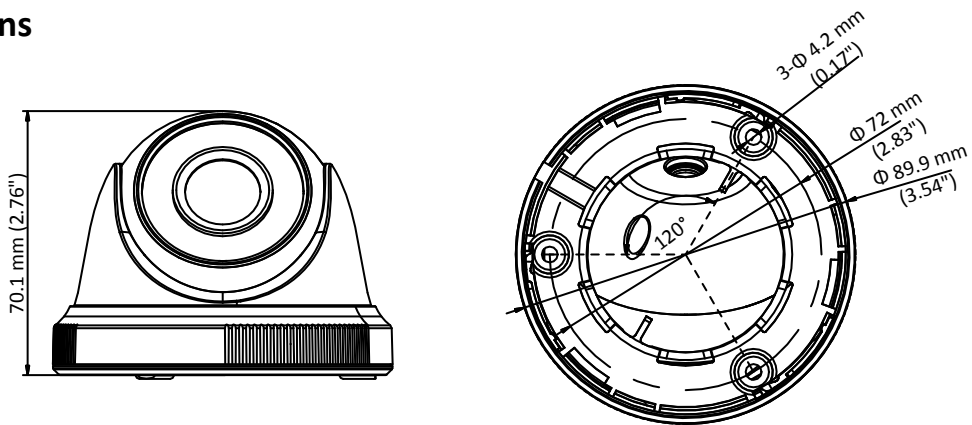

## Specifications

<b>Camera</b>	
Image Sensor	2MP CMOS image sensor
Signal System	PAL/NTSC
Frame Rate	PAL: 1080p@25fps NTSC: 1080p@30fps
Resolution	1920 (H) × 1080 (V)
Min. illumination	0.01 Lux @ (F1.2,AGC ON),0 Lux with IR
Shutter Time	1/25 (1/30) s to 1/50,000 s
Lens	3.6 mm, 2.8 mm, 6 mm fixed lens
Horizontal Field of View	103° (2.8 mm), 82.2° (3.6 mm), 54° (6 mm)
Lens Mount	M12
Day & Night	IR cut filter
Angle Adjustment	Pan: 0° to 360°, Tilt: 0° to 75°, Rotation: 0° to 360°
Synchronization	Internal synchronization
<b>Menu</b>	
AGC	Low/middle/high
Day/Night Mode	Smart/color/BW(Black and White)
Backlight Compensation	Yes
DWDR	Yes
Language	English, Chinese
Functions	Brightness, Sharpness, DNR, Mirror
<b>Interface</b>	
Video Output	1 HD analog output
Switch Button	TVI/AHD/CVI/CVBS
<b>General</b>	
Operating Conditions	-40 °C to 60 °C (-40 °F to 140 °F), Humidity: 90% or less (non-condensation)
Power Supply	12 VDC±15%
Power Consumption	Max. 4 W
Material	Plastic
IR Range	Up to 20 m
Dimension	Φ 89.9 mm × 70.1 mm (3.54" × 2.76")
Weight	Approx. 250 g (0.55 lb.)

## Dimensions