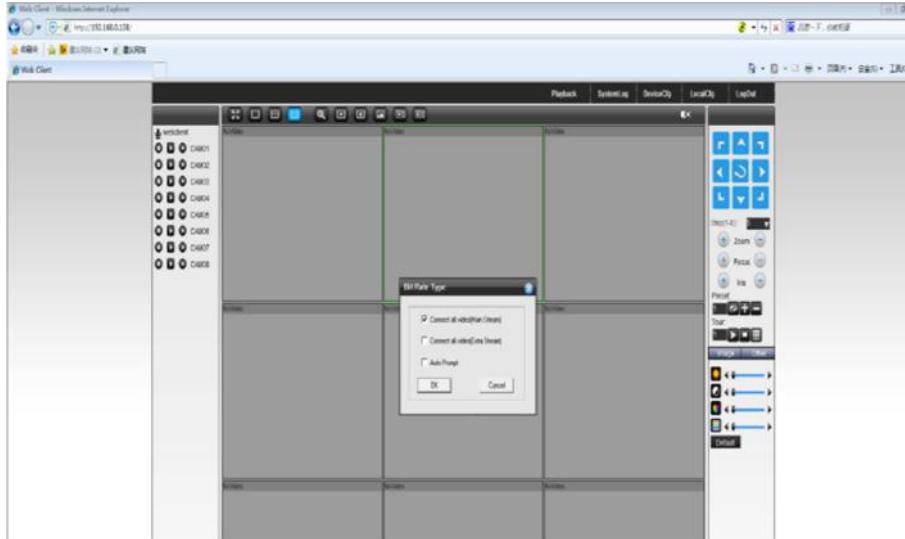

2. μ μ μ μ **CMS 3.0**

To CMS

DVR

plugins.

CMS 3.0.