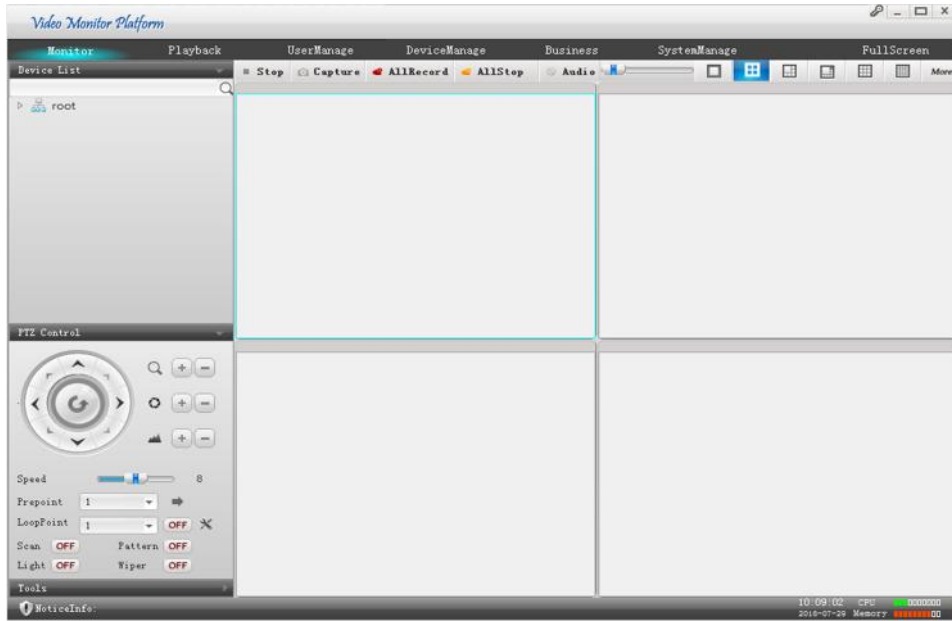

3.

μ

μ

μ

μ

μ

: RView

LView,

μ

: 34567

μ

System settings Network settings Cloud services

μ

μ

,

μ

μ

.